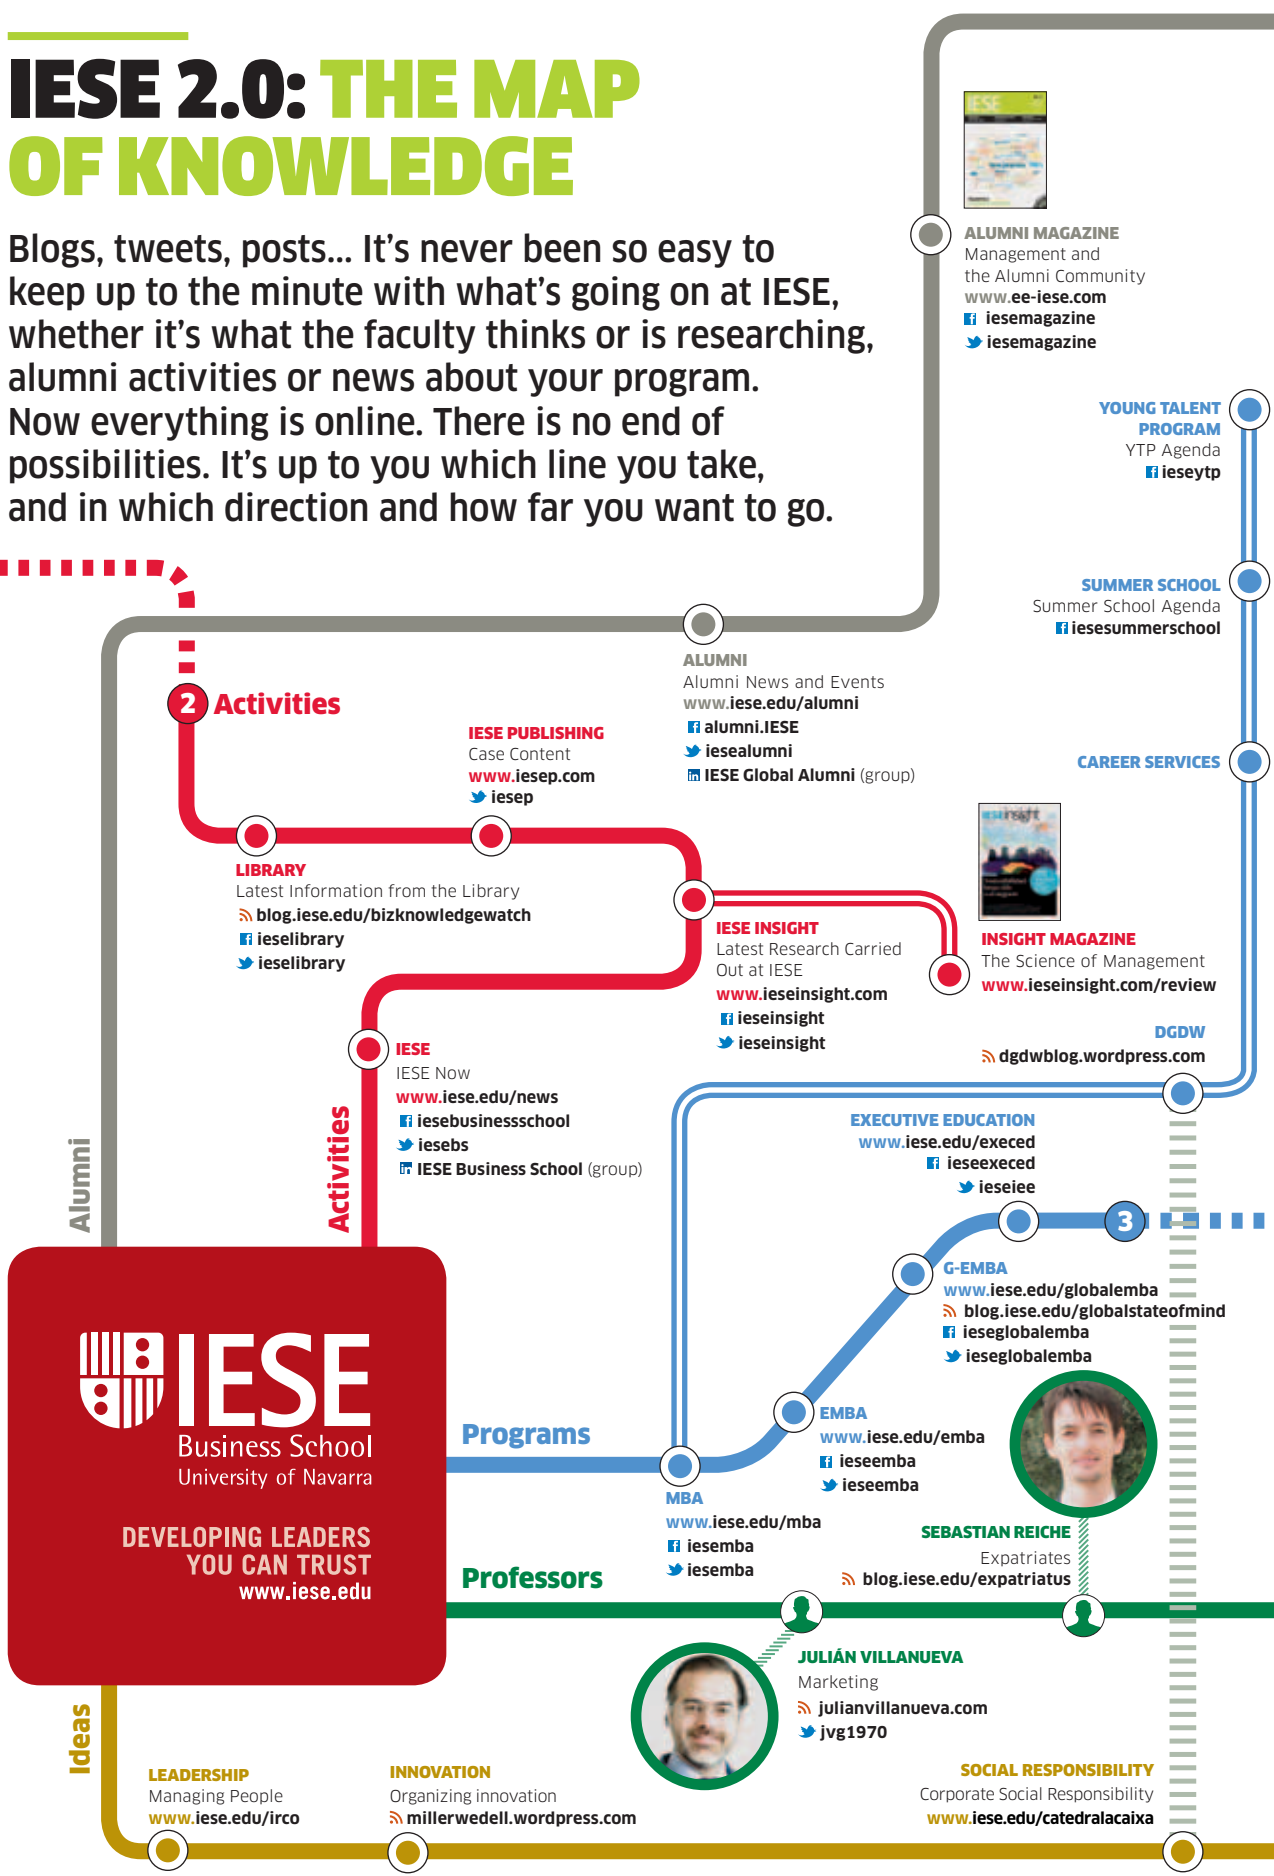

IESE 2.0: THE MAP OF KNOWLEDGE

Blogs, tweets, posts... It's never been so easy to keep up to the minute with what's going on at IESE, whether it's what the faculty thinks or is researching, alumni activities or news about your program. Now everything is online. There is no end of possibilities. It's up to you which line you take, and in which direction and how far you want to go.